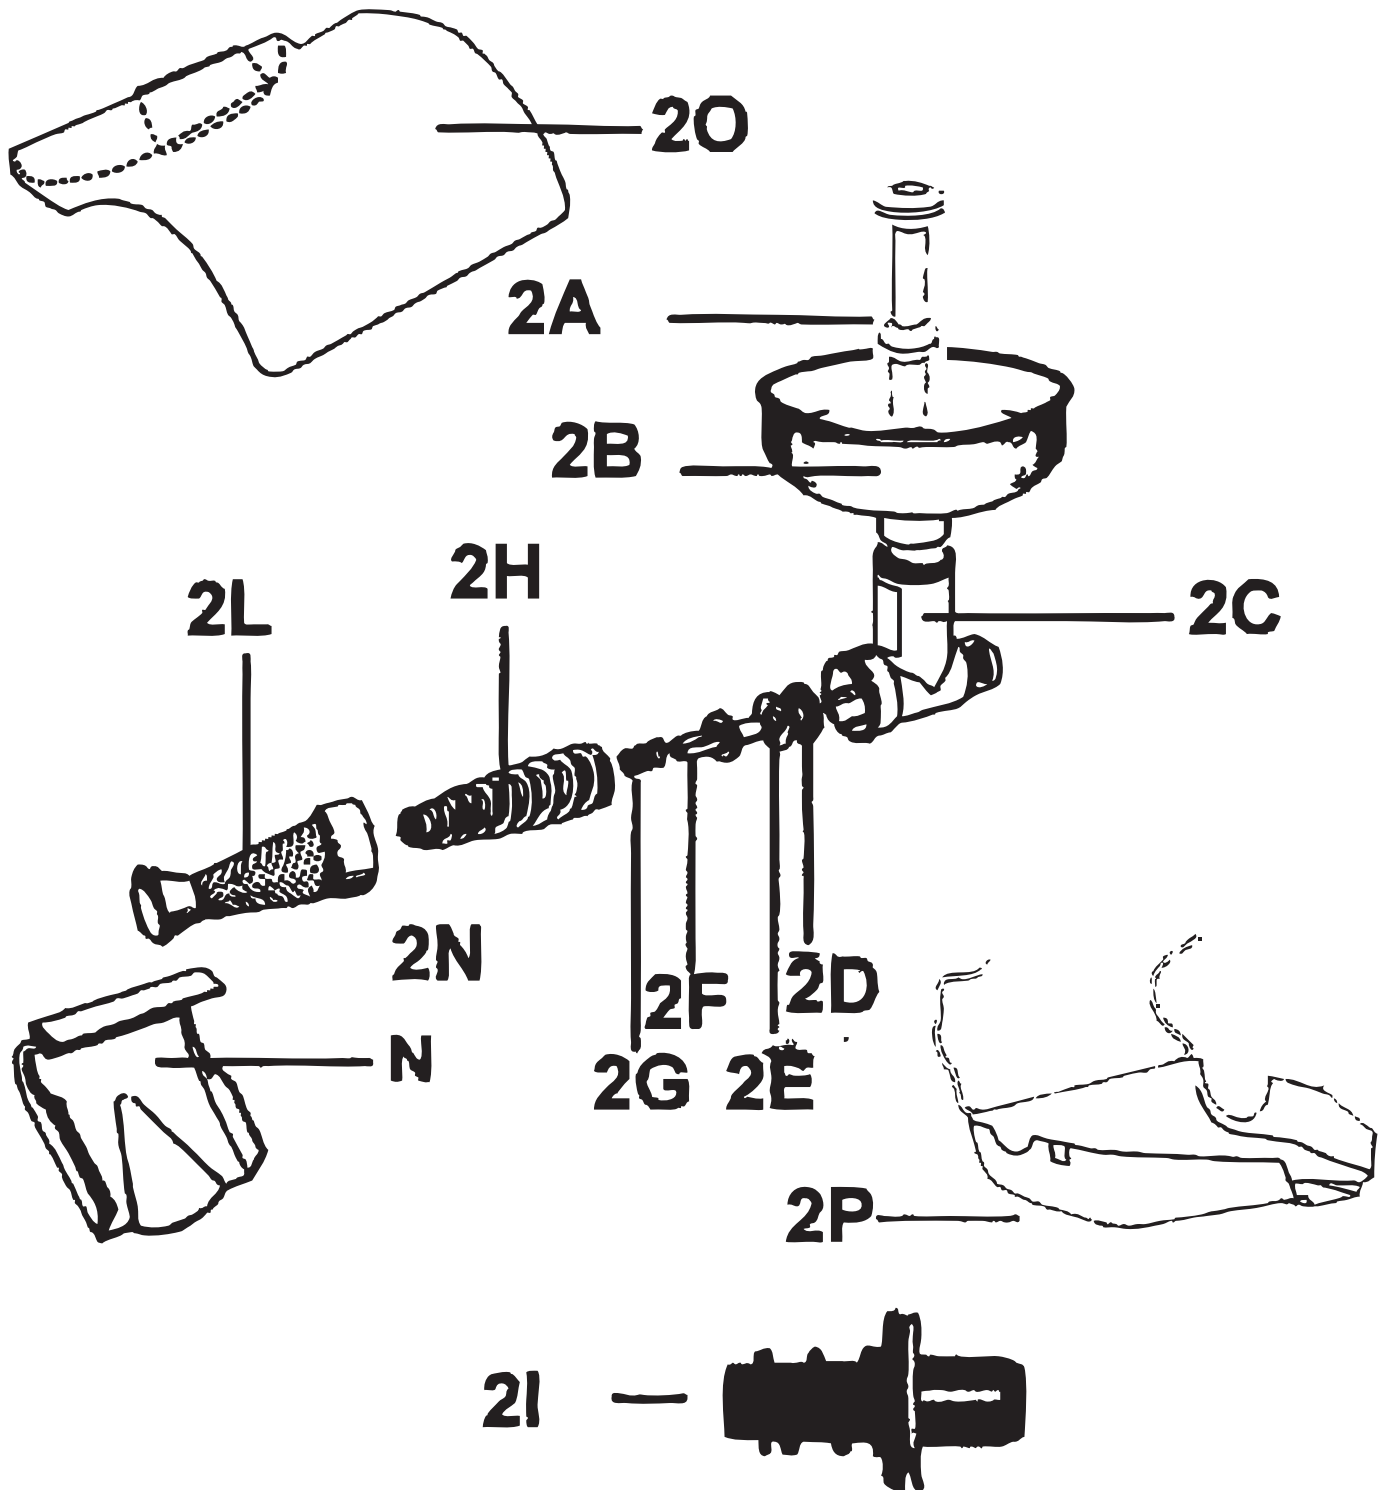

Parts Breakdown

Model **TS-IT-0134** 11001

Motor

Parts Breakdown

Model TS-IT-0134 11001

Attachment

Parts Breakdown

Model TS-IT-0134 11001

Motor

Item No.	Description	Position	Item No.	Description	Position	Item No.	Description	Position
AK504	Front Covering Kit for 11001	1	AK509	Central Aluminum Covering for 11001	6	AK513	2-Pole Panel Plug for 11001	11
AK505	Engine / Accessory Coupling Kit for 11001	2	AK510	Rear Grill Covering - without Cables for 11001	7	AK514	Bridge Cable for 11001	12
AK506	Reducer Box Cover Kit for 11001	3	44148	Electrical Cord for 11001	8	AK515	Gear Kit for 11001	
AK507	Reducer Box Kit for 11001	4	AK511	Anti-Interference Wired Cables for 11001	9			
AK508	Motor for 11001	5	AK512	Light Switch for 11001	10			

Attachment

Item No.	Description	Position	Item No.	Description	Position	Item No.	Description	Position
AL174	Pestal 40 Dia for 11001	2A	AL176	Drive Joint for 11001	2F	44149	Drain Pan for 11001	2N
44151	Feed Tray for 11001	2B	44143	Spring for 11001	2G	AL177	Tray with Wire for 11001	2O
AL175	Body for 11001	2C	44137	Worm for 11001	2H	AL178	Small Parasket for 11001	2P
44145	Washer - White for 11001	2D	44142	Joint Drive Kit for 11001	2I			
44146	Washer - Teflon for 11001	2E	AK032	Stainless Steel Filter for 11001	2L			