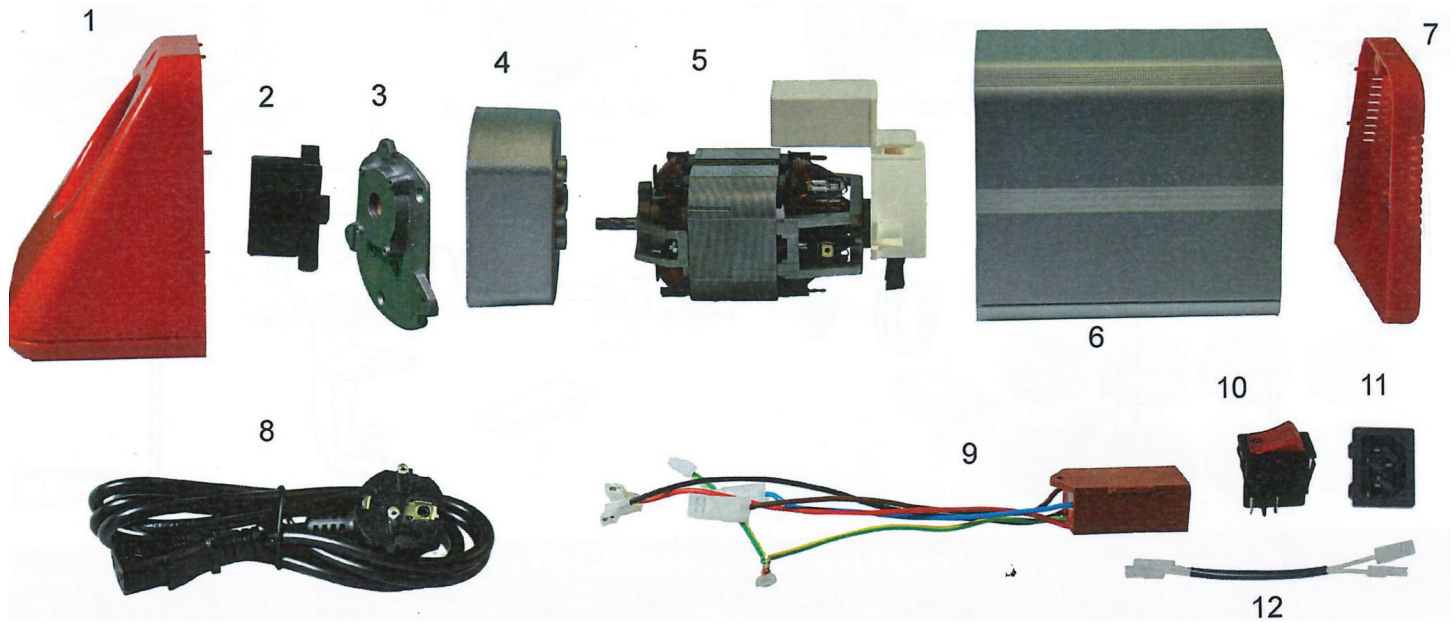

Parts Breakdown

Model **TS-IT-0134** 11001

Motor

Parts Breakdown

Model TS-IT-0134 11001

Attachment

Parts Breakdown

Model TS-IT-0134 11001

Motor

Item No.	Description	Position	Item No.	Description	Position	Item No.	Description	Position
AK504	Front Covering Kit for 11001	1	AK509	Central Aluminum Covering for 11001	6	AK513	2-Pole Panel Plug for 11001	11
AK505	Engine / Accessory Coupling Kit for 11001	2	AK510	Rear Grill Covering - without Cables for 11001	7	AK514	Bridge Cable for 11001	12
AK506	Reducer Box Cover Kit for 11001	3	44148	Electrical Cord for 11001	8	AK515	Gear Kit for 11001	
AK507	Reducer Box Kit for 11001	4	AK511	Anti-Interference Wired Cables for 11001	9			
AK508	Motor for 11001	5	AK512	Light Switch for 11001	10			

Attachment

Item No.	Description	Position	Item No.	Description	Position	Item No.	Description	Position
AL174	Pestal 40 Dia for 11001	2A	AL176	Drive Joint for 11001	2F	44149	Drain Pan for 11001	2N
44151	Feed Tray for 11001	2B	44143	Spring for 11001	2G	AL177	Tray with Wire for 11001	2O
AL175	Body for 11001	2C	44137	Worm for 11001	2H	AL178	Small Parasket for 11001	2P
44145	Washer - White for 11001	2D	44142	Joint Drive Kit for 11001	2I			
44146	Washer - Teflon for 11001	2E	AK032	Stainless Steel Filter for 11001	2L			